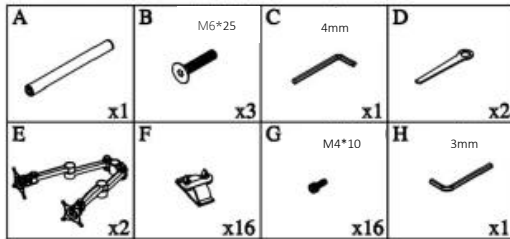

# 4 FSA

Available in

- Silver
- White

Option A – Clamp to edge

Option B – Through desk

Option A – Clamp to edge

Option B – Through desk