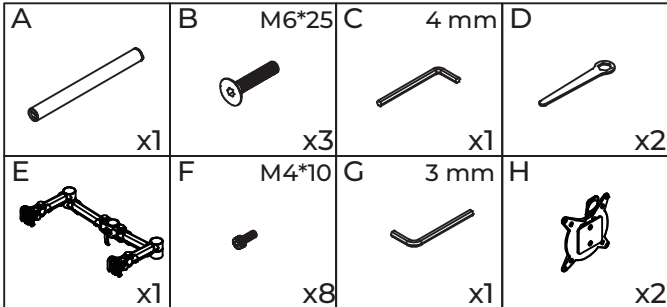

+44 (0) 1933 400 080 (UK & Ireland)
 +381 (0) 32 420 100 (EMEA)

Model No. : FSA2

OPTION A./ Clamp to Edge

OPTION B./ Through Desk

PVC Cable management complies with REACH and RoHS

OPTION A./ Clamp to Edge

OPTION B./ Through Desk