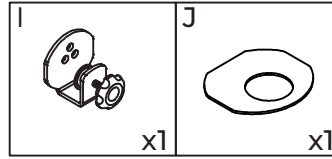

+44 (0) 1933 400 080 (UK & Ireland)
 +381 (0) 32 420 100 (EMEA)

Model No. : FSA2

OPTION A./ Clamp to Edge

OPTION B./ Through Desk

PVC Cable management complies with REACH and RoHS

OPTION A./ Clamp to Edge

OPTION B./ Through Desk