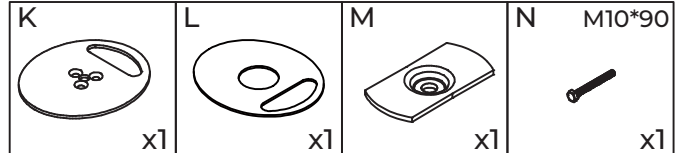

+44 (0) 1933 400 080 (UK & Ireland)
 +381 (0) 32 420 100 (EMEA)

Model No. : FSA2

OPTION A./ Clamp to Edge

OPTION B./ Through Desk

PVC Cable management complies with REACH and RoHS

OPTION A./ Clamp to Edge

OPTION B./ Through Desk