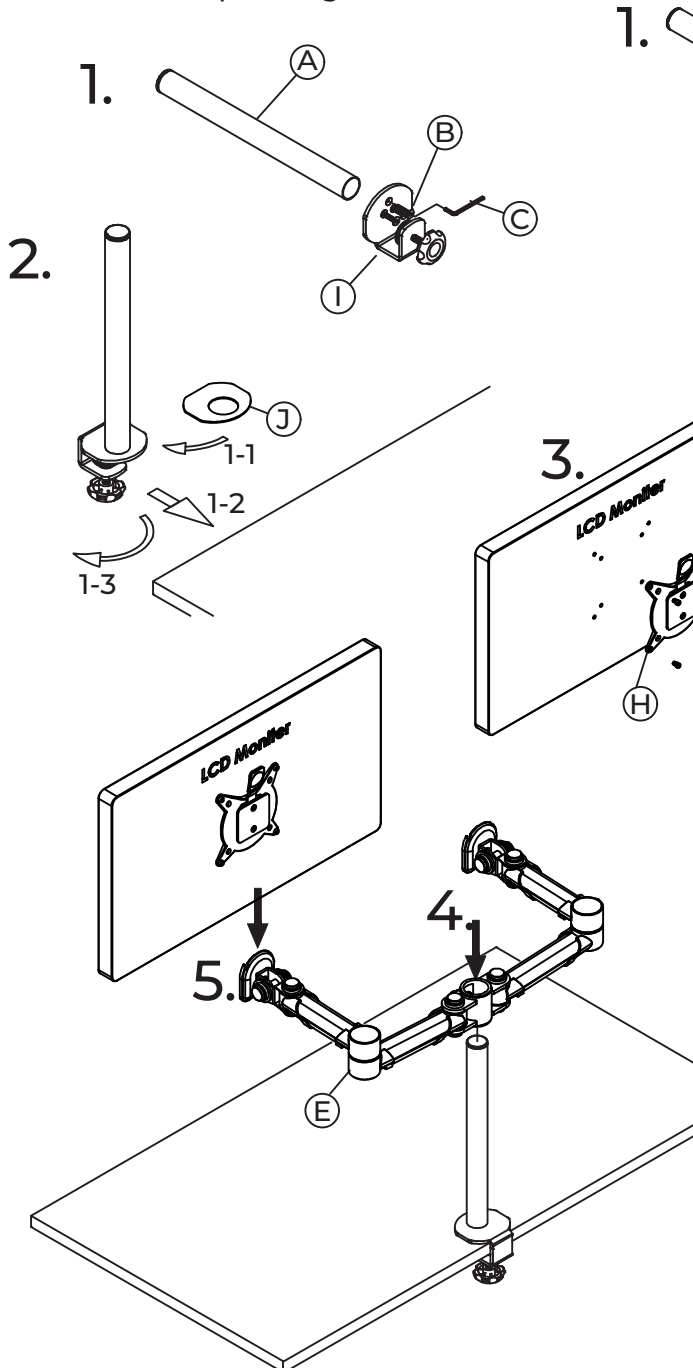

+44 (0) 1933 400 080 (UK & Ireland)
 +381 (0) 32 420 100 (EMEA)

Model No. : FSA2

OPTION A./ Clamp to Edge

OPTION B./ Through Desk

PVC Cable management complies with REACH and RoHS

OPTION A./ Clamp to Edge

OPTION B./ Through Desk