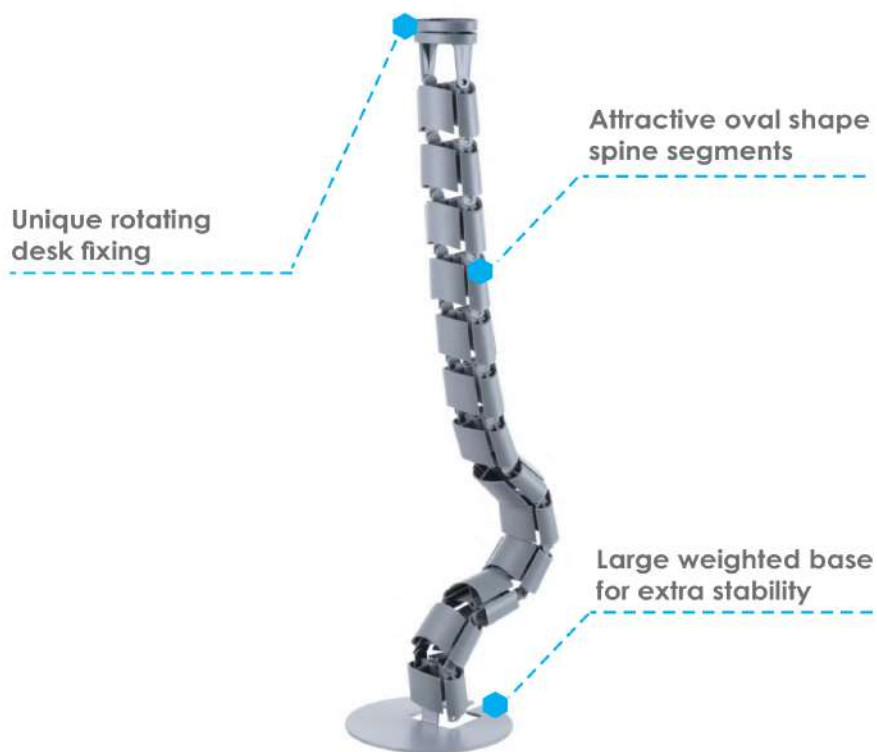

ROTATING CABLE SPINE ROSP

ABL's cable spines have been designed to help organize all cables and wires from the office desk to the power point. This flexible plastic trunking allows cables to be placed free from damage and knots. ROSP cables spine range comes in 3 colours and provides an organized, neat finish to an office.

Available colours:

FEATURES

- Integral segregation for power and data cables
- Easily adjust height by adding or removing individual clip elements as required
- Snap-together interlocking blocks with 165 diameter weighted base
- Supplied with top-hooking elements to screw under surface
- 13 independent oval segments (70x50mm)

ROTATING CABLE SPINE
ROSP

CONTENTS

DIMENSIONS

INSTALLATION STEPS