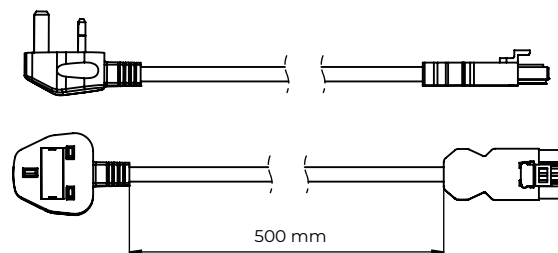

MAINS LEADS

Power Leads

ABL Mains leads are available in 0.5 - 10.0m lengths.
Mains leads are available in various international plug types.

For white power modules, mains leads are white, whereas for black and silver power modules, mains leads are black.

ML UK PLUG - SPECIFICATION:

CABLE TYPE: H05VV-F
CABLE CORE: 3 x 1.5mm
CURRENT RATING: 13A
VOLTAGE RATING: 230V AC
MAINS PLUG TYPE: UK
CONNECTOR TYPE: Female 3 Pole
COLOURS: Black, White

ML SCHUKO PLUG - SPECIFICATION:

CABLE TYPE: H05VV-F
CABLE CORE: 3 x 1.5mm
CURRENT RATING: 16A
VOLTAGE RATING: 250V AC
MAINS PLUG TYPE: Schuko
CONNECTOR TYPE: Female 3 Pole
COLOURS: Black, White